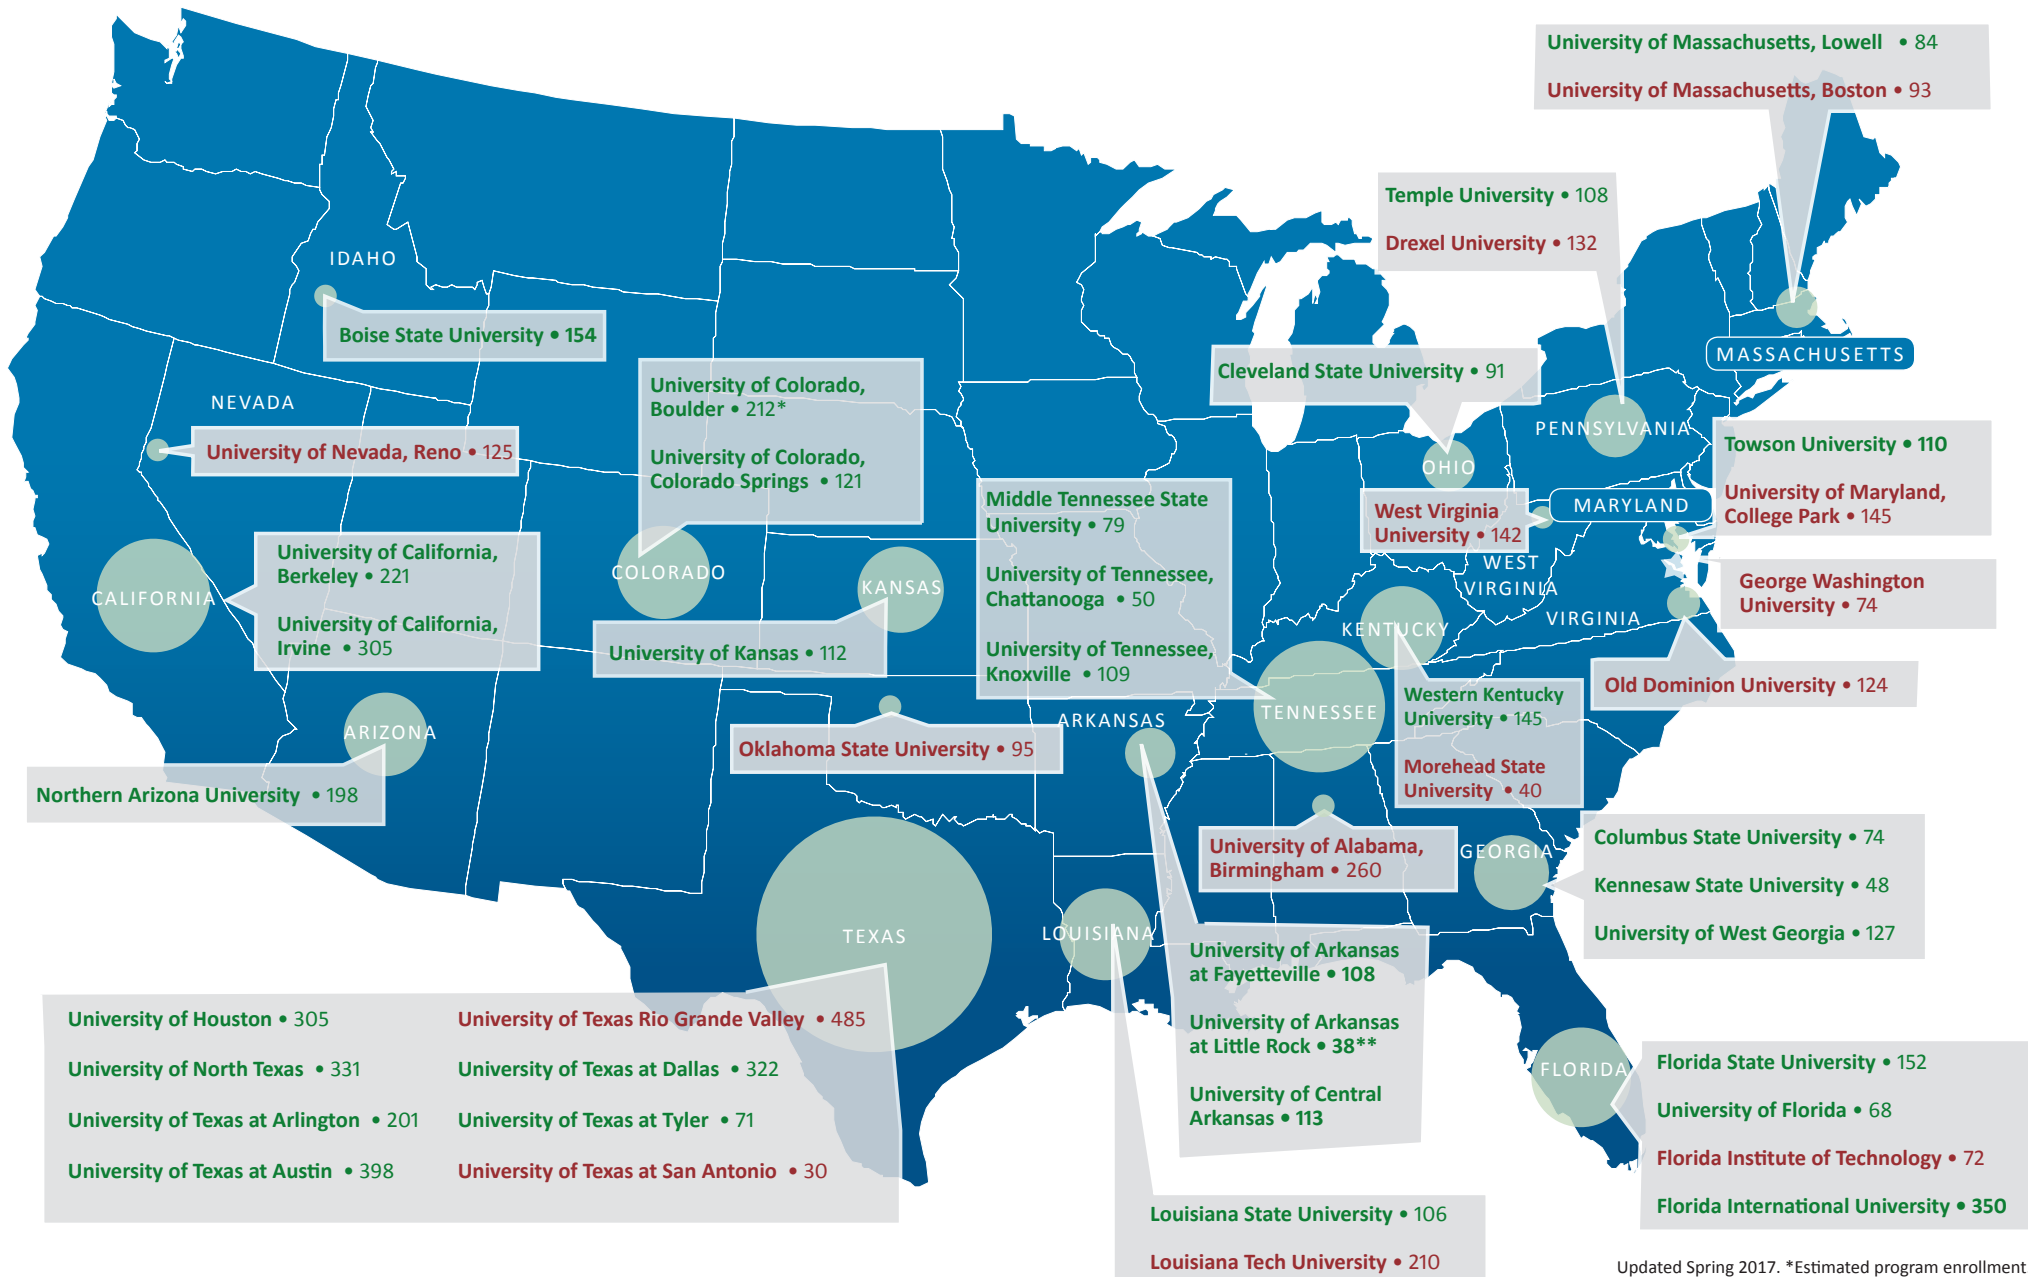

Universities Implementing UTeach

Nationwide enrollment for academic year 2016–2017 (6,938 students)

UTeach Institute, uteach-institute.org

ESTABLISHED PROGRAMS (BEYOND THE INITIAL FOUR-YEAR IMPLEMENTATION PHASE)

DEVELOPING PROGRAMS (CURRENTLY IN THE FOUR-YEAR IMPLEMENTATION PHASE)

Updated Spring 2017. *Estimated program enrollment.
**Spring number only.