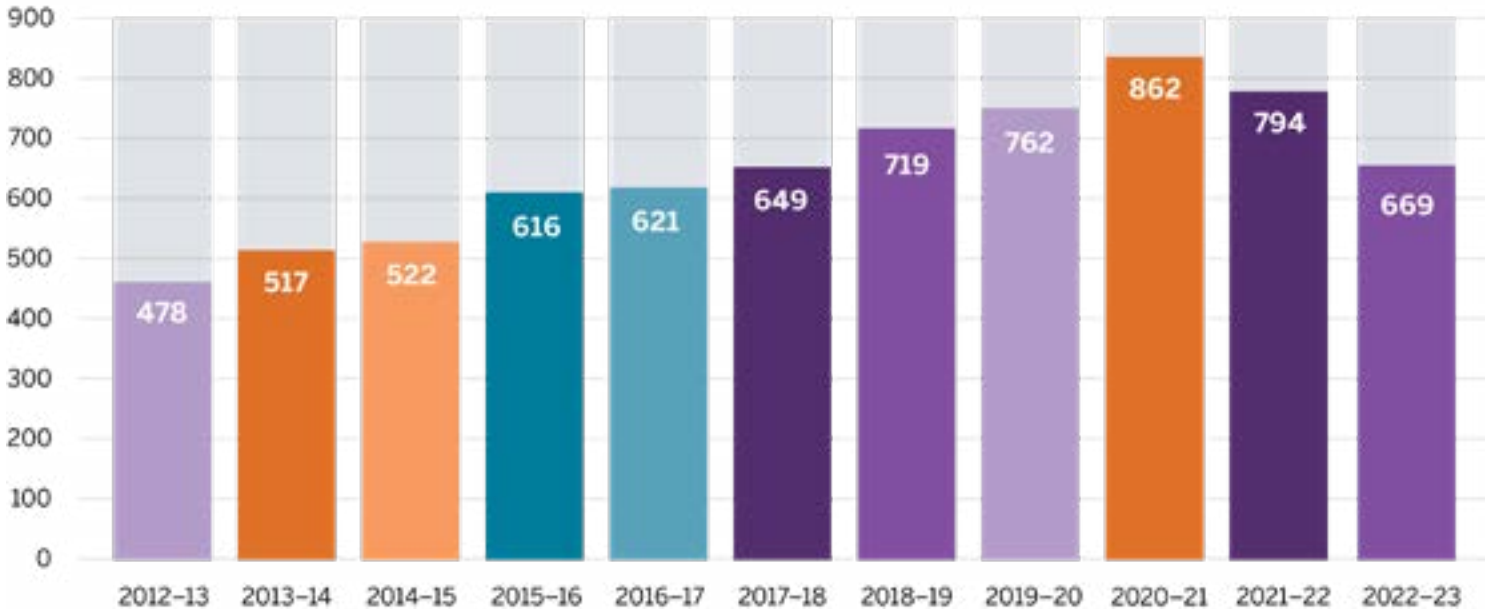

UTEACH PROGRAM GRADUATES (CUMULATIVE)

UTeach graduates are projected to teach more than 1,000,000 STEM students annually by 2026.

The UTeach Institute supports a national community that improves STEM education by increasing the number and diversity of high-quality teachers and improving access to inquiry-based curriculum.

ANNUAL NATIONAL UTEACH GRADUATE PRODUCTION THROUGH 2022 - 2023

GRADUATE EMPLOYMENT DATA

7,689

Cumulative national UTeach graduates through 2022

24%

Graduates identified as underrepresented minorities

85%

Graduates entering teaching