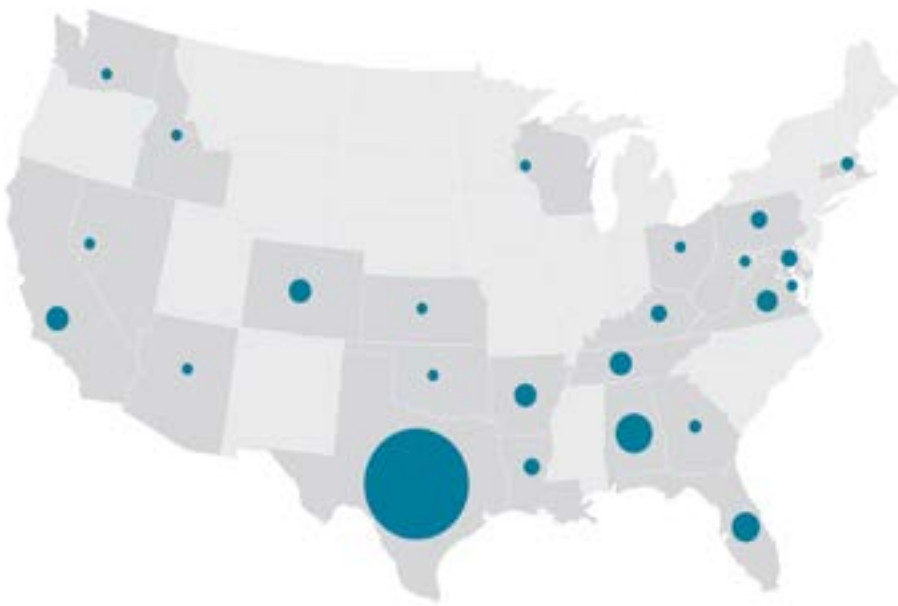

UTeach National Expansion SPRING 2023

UTeach is a national network of colleges and universities working together to improve STEM teaching and learning in the U.S. The UTeach network crosses the entire nation, with UTeach teacher preparation programs in 55 universities and thousands of UTeach alumni working at school, district, and state levels.

UTeach programs produce passionate, well-prepared teachers who stay in teaching longer and improve student performance in math and science.

UTEACH NATIONAL EXPANSION PROGRAM

UTeach is at 55 universities in 23 states and the District of Columbia.

Middle Tennessee State U
Morehead State U
Norfolk State U
Northern Arizona U
Oklahoma State U
Old Dominion U
Prairie View A&M U
Stephen F. Austin State U
Temple U
Towson U
U of Alabama at Birmingham
U of Arkansas, Fayetteville
U of California, Berkeley
U of California, Irvine

U of Tennessee, Knoxville
U of Texas at Arlington
U of Texas at Austin
U of Texas at Dallas
U of Texas Permian Basin
U of Texas Rio Grande Valley
U of Texas at San Antonio
U of Texas at Tyler
U of West Alabama
U of Wisconsin River Falls
Virginia State U
Western Kentucky U
West Virginia U