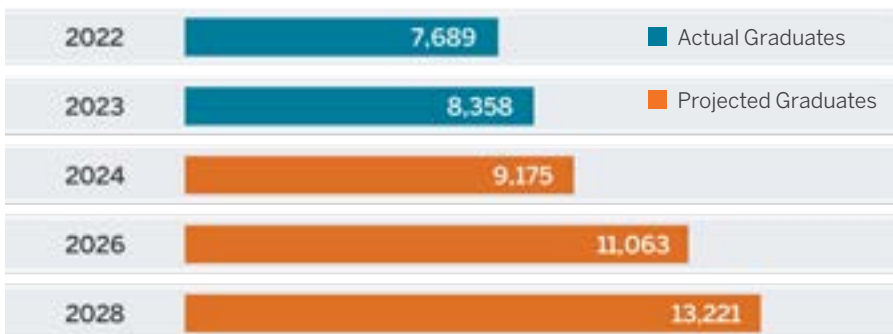

UTeach National Expansion SPRING 2023

UTeach is a national network of colleges and universities working together to improve STEM teaching and learning in the U.S. The UTeach network crosses the entire nation, with UTeach teacher preparation programs in 55 universities and thousands of UTeach alumni working at school, district, and state levels.

UTeach programs produce passionate, well-prepared teachers who stay in teaching longer and improve student performance in math and science.

UTEACH NATIONAL EXPANSION PROGRAM

UTeach is at 55 universities in 23 states and the District of Columbia.

UTEACH PROGRAM GRADUATES (CUMULATIVE)

UTeach graduates are projected to teach more than 1,000,000 STEM students annually by 2026.

The UTeach Institute supports a national community that improves STEM education by increasing the number and diversity of high-quality teachers and improving access to inquiry-based curriculum.