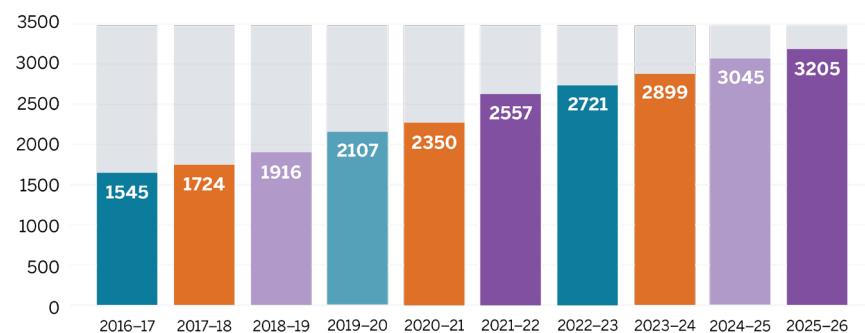

CUMULATIVE UTEACH GRADUATES FROM UT SYSTEM COMPONENT INSTITUTIONS THROUGH 2025–2026