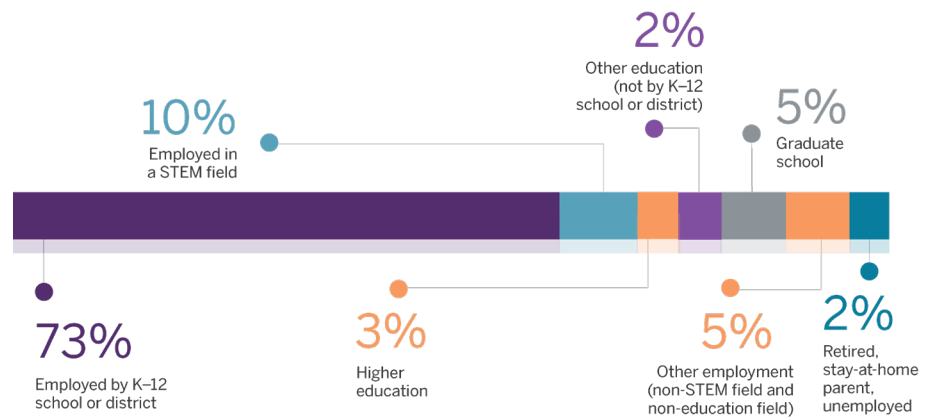

Graduates who teach for at least 5 years

**85%**

Graduates teaching in K–12 schools with a majority economically disadvantaged population

*The UTeach Institute successfully tracked the 2025-2026 employment for 84% (1,257 of 1,500) of graduates who finished the program between Fall 2017 and Spring 2025.*

### EMPLOYMENT OF UTEACH GRADUATES FROM UT SYSTEM COMPONENT INSTITUTIONS

2025–2026