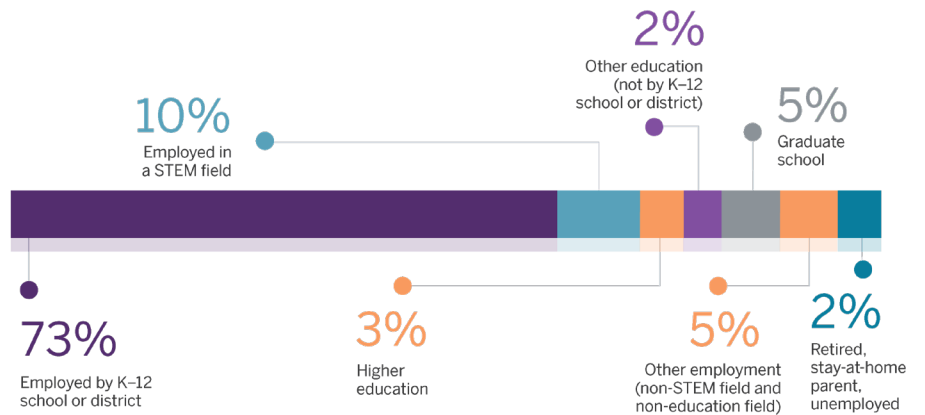

EMPLOYMENT OF TEXAS UTEACH GRADUATES

IN 2025–2026