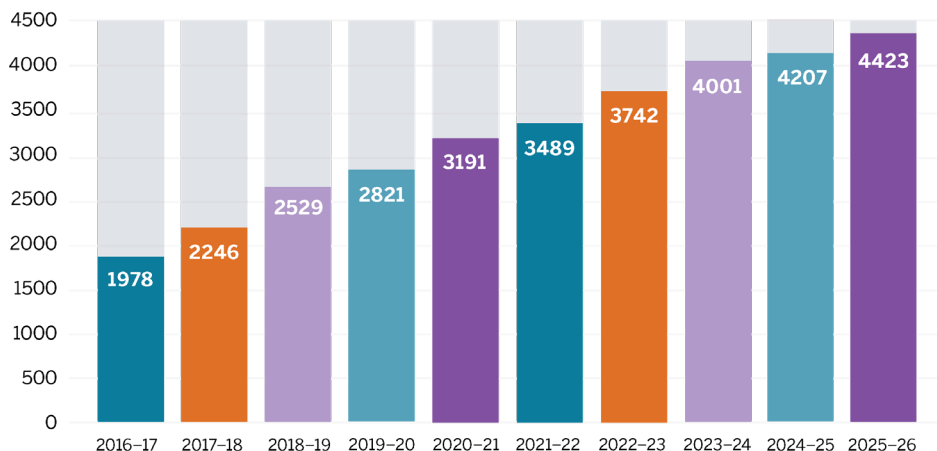

CUMULATIVE TEXAS UTEACH GRADUATES

THROUGH 2025–2026