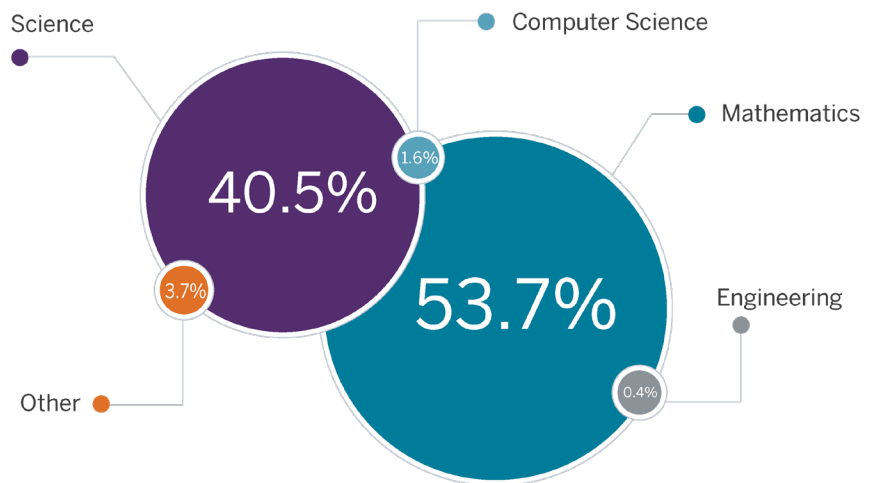

SUBJECT CATEGORY ASSIGNMENTS FOR TEXAS UTEACH GRADUATES

2025–2026