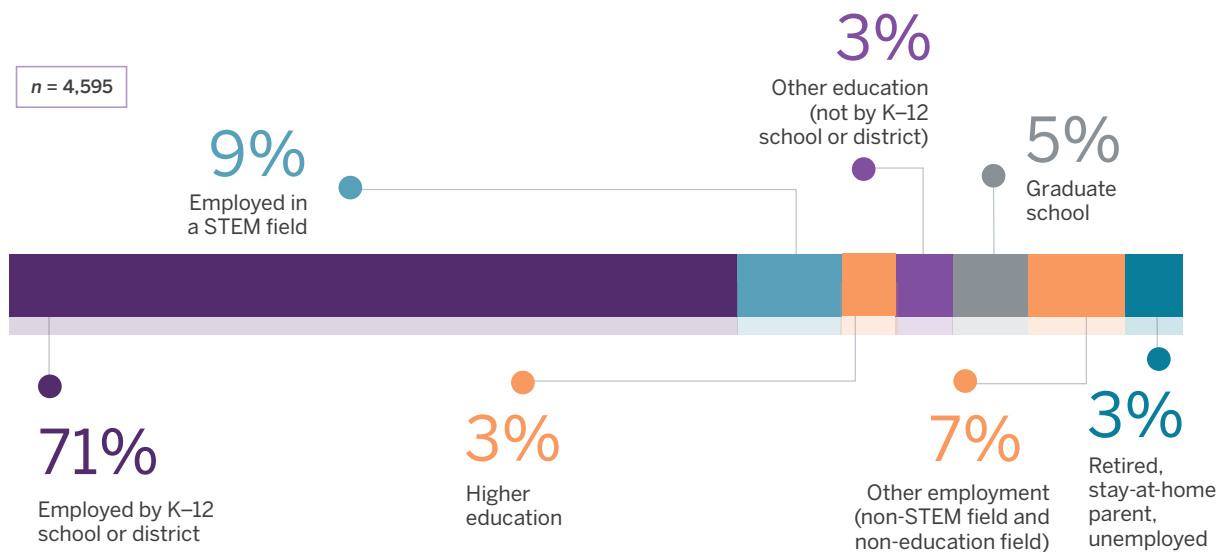

WHERE ARE THEY NOW? 2023–2024

UTEACH PROGRAMS NATIONWIDE

Alabama A&M U
Athens State U
Auburn U
Auburn U at Montgomery
Boise State U
Central Washington U
Cleveland State U
Columbus State U
Drexel U
Florida International U
Florida State U
George Washington U
Louisiana State U
Louisiana Tech U

Middle Tennessee State U
Morehead State U
Norfolk State U
Northern Arizona U
Oklahoma State U
Old Dominion U
Prairie View A&M U
Stephen F. Austin State U
Temple U
Towson U
U of Alabama at Birmingham
U of Arkansas, Fayetteville
U of California, Berkeley
U of California, Irvine

U of Colorado Boulder
U of Colorado Colorado Springs
U of Florida
U of Houston
U of Houston-Clear Lake
U of Kansas
U of Maryland, College Park
U of Massachusetts, Boston
U of Massachusetts, Lowell
U of Nevada, Reno
U of North Texas
U of South Alabama
U of Tennessee, Chattanooga
U of Tennessee, Knoxville

U of Texas at Arlington
U of Texas at Austin
U of Texas at Dallas
U of Texas Permian Basin
U of Texas Rio Grande Valley
U of Texas at San Antonio
U of Texas at Tyler
U of West Alabama
U of Wisconsin River Falls
Virginia State U
Western Kentucky U
West Virginia U