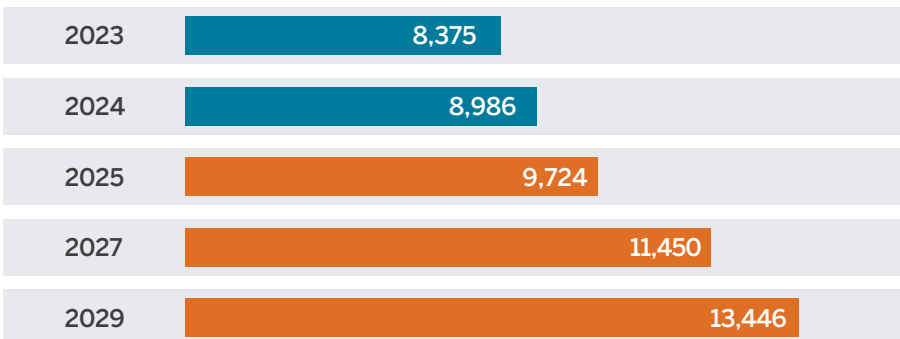

The UTeach Institute supports a national community that improves STEM education by increasing the number of high-quality teachers and improving access to inquiry-based curriculum.

UTEACH NATIONAL EXPANSION PROGRAM

UTeach is at 54 universities in 23 states and the District of Columbia.

UTEACH PROGRAM GRADUATES (CUMULATIVE)

■ Actual Graduates ■ Projected Graduates

GRADUATE EMPLOYMENT DATA

85%

Graduates entering teaching

34%

Graduates identified as historically underrepresented

81%

Graduates teaching for at least 5 years

67%

Graduates teaching in K–12 schools with a majority economically disadvantaged population

The UTeach Institute successfully tracked employment for 4,595 (87%) of graduates from UTeach programs between Fall 2015 and Spring 2023.