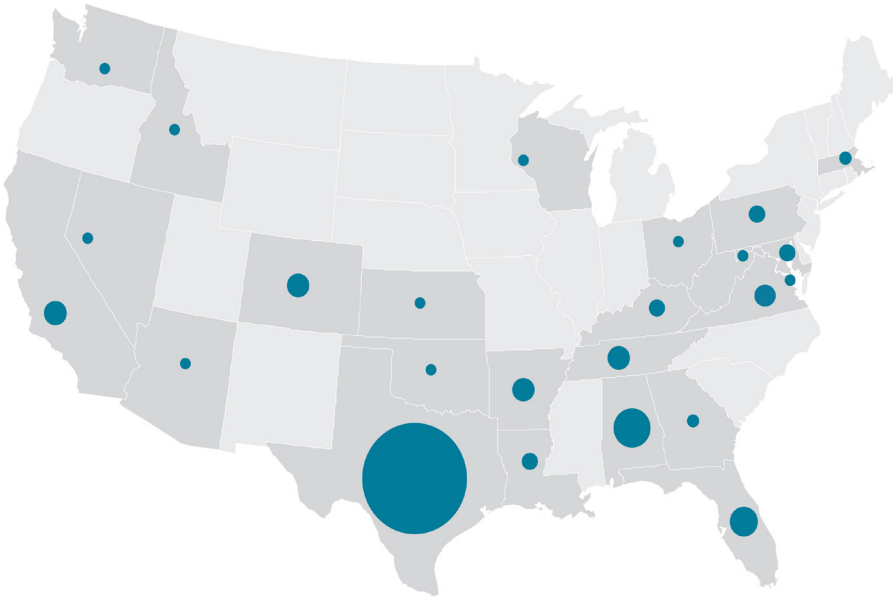

UTeach National Expansion SPRING 2024

UTeach is a national network of colleges and universities working together to improve STEM teaching and learning in the U.S. The UTeach network crosses the entire nation, with UTeach teacher preparation programs in 54 universities and thousands of UTeach alumni working at school, district, and state levels.

UTeach is at 54 universities in 23 states and the District of Columbia.

UTEACH PROGRAM GRADUATES (CUMULATIVE)

■ Actual Graduates ■ Projected Graduates

GRADUATE EMPLOYMENT DATA

85%

Graduates entering teaching

WHERE ARE THEY NOW? 2023–2024

UTEACH PROGRAMS NATIONWIDE

Alabama A&M U
Athens State U
Auburn U
Auburn U at Montgomery
Boise State U
Central Washington U
Cleveland State U
Columbus State U
Drexel U
Florida International U
Florida State U
George Washington U
Louisiana State U
Louisiana Tech U

U of Texas at Arlington
U of Texas at Austin
U of Texas at Dallas
U of Texas Permian Basin
U of Texas Rio Grande Valley
U of Texas at San Antonio
U of Texas at Tyler
U of West Alabama
U of Wisconsin River Falls
Virginia State U
Western Kentucky U
West Virginia U