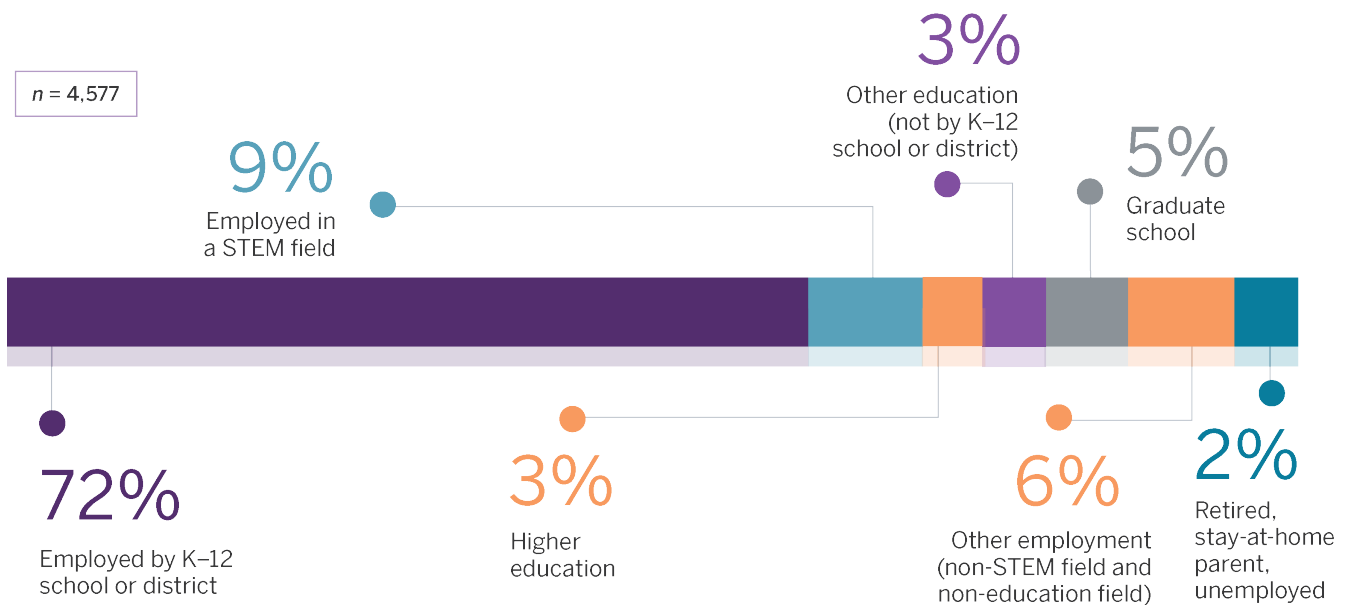

GRADUATE EMPLOYMENT DATA

86%

Graduates entering teaching

35%

Graduates identified as historically underrepresented in STEM

74%

Graduates teaching for at least 5 years

71%

Graduates teaching in K-12 schools with a majority economically disadvantaged population

The UTeach Institute successfully tracked the 2025-2026 employment for 82% of graduates who finished the program between Fall 2017 and Spring 2025.

EMPLOYMENT OF NATIONAL UTEACH GRADUATES

IN 2025-2026

UTEACH PROGRAMS NATIONWIDE

Alabama A&M U
Athens State U
Auburn U
Auburn U at Montgomery
Boise State U
Central Washington U
Cleveland State U
Columbus State U
Drexel U
Florida International U
Florida State U
George Washington U
Louisiana State U
Louisiana Tech U

Middle Tennessee State U
Morehead State U
Norfolk State U
Northern Arizona U
Oklahoma State U
Old Dominion U
Prairie View A&M U
Stephen F. Austin State U
Temple U
Towson U
U of Alabama at Birmingham
U of Arkansas, Fayetteville
U of California, Berkeley
U of California, Irvine

U of Colorado Boulder
U of Colorado Colorado Springs
U of Florida
U of Houston
U of Houston-Clear Lake
U of Kansas
U of Maryland, College Park
U of Massachusetts, Boston
U of Massachusetts, Lowell
U of Nevada, Reno
U of North Texas
U of South Alabama
U of Tennessee, Chattanooga
U of Tennessee, Knoxville

U of Texas at Arlington
U of Texas at Austin
U of Texas at Dallas
U of Texas Permian Basin
U of Texas Rio Grande Valley
U of Texas at San Antonio
U of Texas at Tyler
U of West Alabama
U of Wisconsin River Falls
Virginia State U
Western Kentucky U
West Virginia U