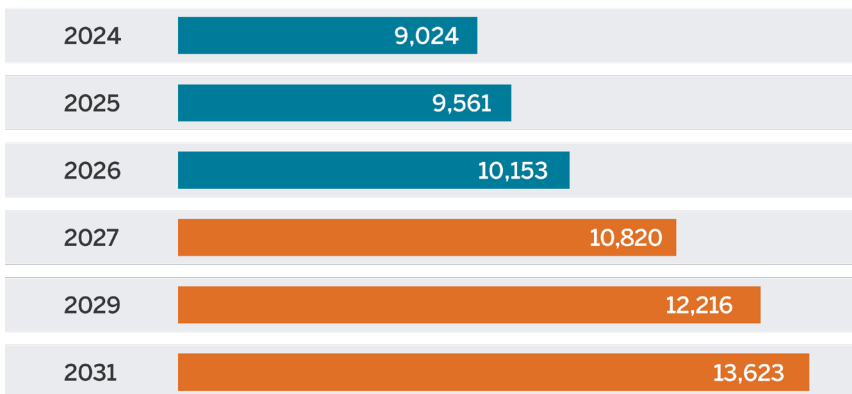

UTeach Impact on U.S. STEM Education SPRING 2026

UTeach is a national network of colleges and universities working together to improve STEM teaching and learning in the U.S. The UTeach network crosses the entire nation, with UTeach teacher preparation programs in 54 universities and thousands of UTeach alumni working at school, district, and state levels.

UTeach programs produce well-prepared teachers who stay in teaching longer and improve student performance in math and science.

UTEACH NATIONAL EXPANSION PROGRAM

UTeach is at 54 universities in 23 states and the District of Columbia

UTeach programs nationally produced 592 STEM teacher graduates in the 2025–2026 academic year.

UTeach graduates are projected to teach more than 1 million STEM students annually by 2029.

CUMULATIVE NATIONAL UTEACH GRADUATES

■ Actual Graduates ■ Projected Graduates

GRADUATE EMPLOYMENT DATA

86%

Graduates entering teaching

35%

Graduates identified as historically underrepresented in STEM

74%

Graduates teaching for at least 5 years