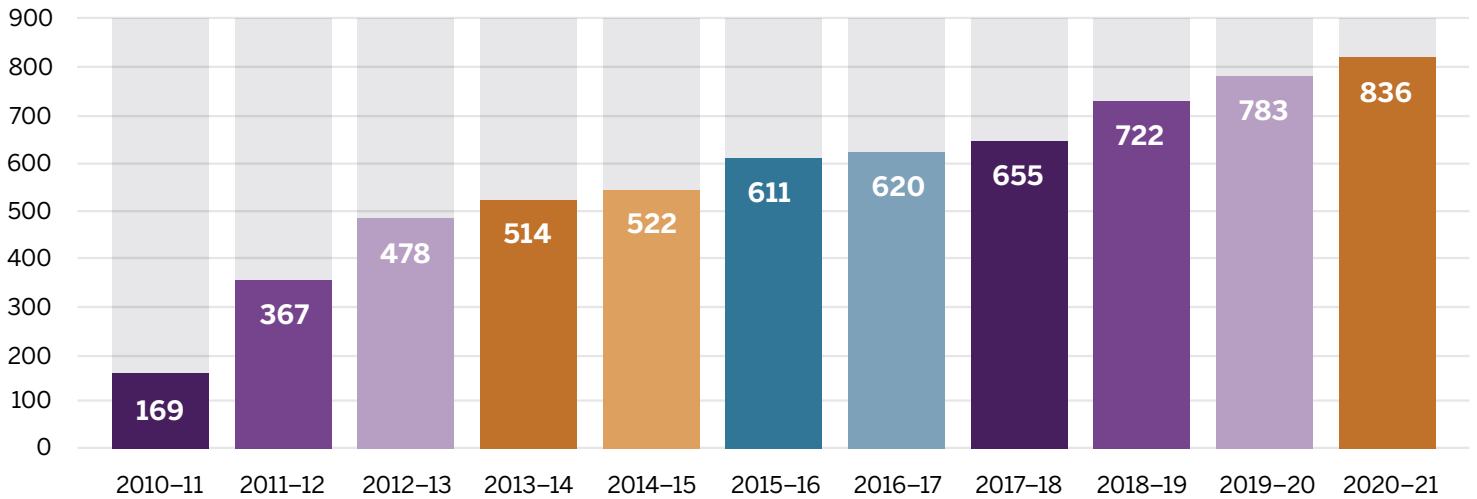

ANNUAL NATIONAL UTEACH GRADUATE PRODUCTION THROUGH 2020 - 2021

GRADUATE EMPLOYMENT DATA

6,034

Cumulative national UTeach graduates through 2020

23%

Graduates identified as underrepresented minorities

88%

Graduates entering teaching

87%

Graduates who teach for at least 4 years

68%

Graduates currently teaching in K-12 schools with a majority economically disadvantaged population

Employment records were obtained for 92% (5,098) of program graduates through Spring 2020. Graduates from 2020-2021 are excluded from this data.

UTEACH PROGRAMS NATIONWIDE

Boise State U
Central Washington U
Cleveland State U
Columbus State U
Drexel University
Florida International U
Florida State U
George Washington U
Louisiana State U
Louisiana Tech U
Middle Tennessee State U
Morehead State U

Northern Arizona U
Oklahoma State U
Old Dominion U
Stephen F. Austin U
Temple U
Towson U
U of Alabama at Birmingham
U of Arkansas, Fayetteville
U of California, Berkeley
U of California, Irvine
U of Central Arkansas
U of Colorado at Boulder

U of Colorado Colorado Springs
U of Florida
U of Houston
U of Houston, Clear Lake
U of Kansas
U of Maryland, College Park
U of Massachusetts, Boston
U of Massachusetts, Lowell
U of Nevada, Reno
U of North Texas
U of Tennessee, Chattanooga
U of Tennessee, Knoxville

U of Texas at Arlington
U of Texas at Austin
U of Texas at Dallas
U of Texas Rio Grande Valley
U of Texas at San Antonio
U of Texas at Tyler
U of West Georgia
Western Kentucky U
West Virginia U