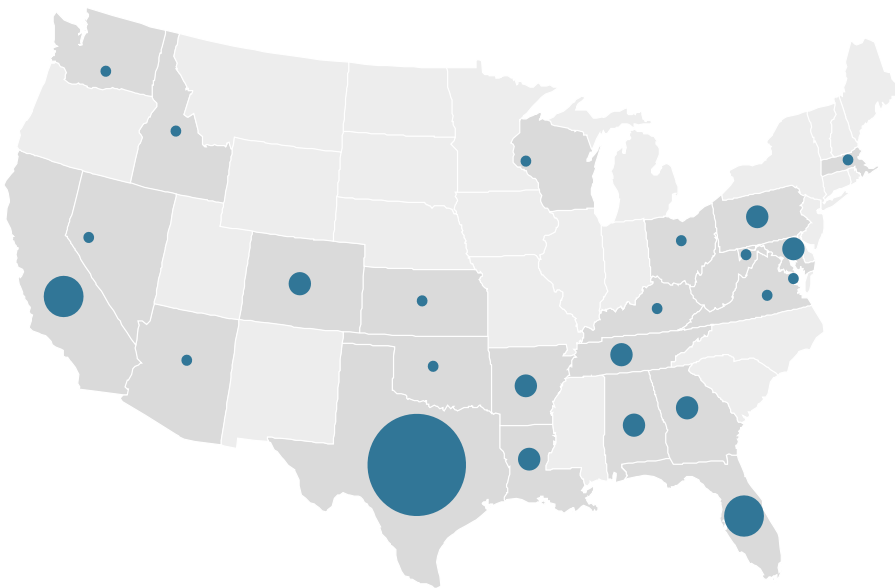

# UTeach National Expansion SPRING 2021

UTeach is a national network of colleges and universities working together to improve STEM teaching and learning in the U.S. The UTeach network crosses the entire nation, with UTeach teacher preparation programs in 46 universities and thousands of UTeach alumni working at school, district, and state levels.

## UTEACH NATIONAL EXPANSION PROGRAM

UTeach is at 46 universities in 23 states and the District of Columbia.

### UTEACH PROGRAMS NATIONWIDE

Boise State U  
Central Washington U  
Cleveland State U  
Columbus State U  
Drexel University  
Florida International U  
Florida State U  
George Washington U  
Louisiana State U  
Louisiana Tech U  
Middle Tennessee State U  
Morehead State U

U of Texas at Arlington  
U of Texas at Austin  
U of Texas at Dallas  
U of Texas Rio Grande Valley  
U of Texas at San Antonio  
U of Texas at Tyler  
U of West Georgia  
Western Kentucky U  
West Virginia U